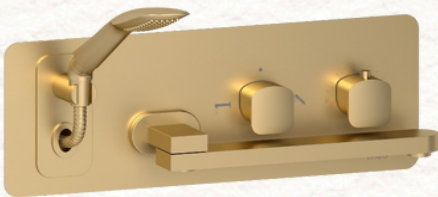

# T|G Spring SALE

**DE11-BG**

**ON SALE  
\$252**

Delano single hole lavatory faucet brushed gold  
Regular price \$374

**DE52-BG**

**ON SALE  
\$1,292**

Delano floor mount 3 pcs tub filler brushed gold  
Regular price \$1,914

**DET74-BG**

**ON SALE  
\$1,544**

Wall mount tub faucet with swivel spout  
Delano brushed gold  
Regular price \$2,287

10"

**ON SALE  
\$1,233**

**DET32-20111-BG**

T-box 2 functions brushed gold  
Regular price \$1,826