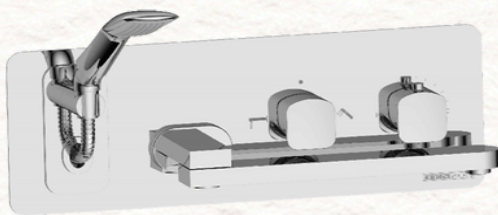

# T|G Spring SALE

**ON SALE  
\$180**

**DE11-CR**

Delano single hole lavatory faucet chrome  
Regular price \$267

**ON SALE  
\$923**

**DE52-CR**

Delano floor mount tub filler chrome  
Regular price \$1,367

**DET74-CR**

**ON SALE  
\$1,100**

Wall mount tub faucet with swivel spout Delano chrome  
Regular price \$1,630

**ON SALE  
\$869**

**DET32-20111-CR**

Delano T-Box kit 2 functions thermostatic chrome  
Regular price \$1,288