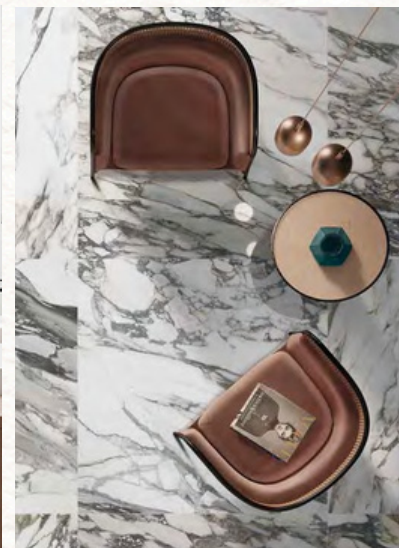

Spring SALE

30%
OFF

ON TILES

30% OFF TILES - STORE WIDE!

*TERMS AND CONDITIONS APPLY. OFFER ENDS MAY 31

T|G **TILE GIANT**
DESIGN CENTRE

1515 NORTH SERVICE ROAD, UNIT 1
BURLINGTON, ON L7P 5C7

T|G **TILE GIANT**

7941 JANE STREET, UNIT 1
CONCORD, ON L4K 4L6

WWW.TILEGIANTCANADA.COM